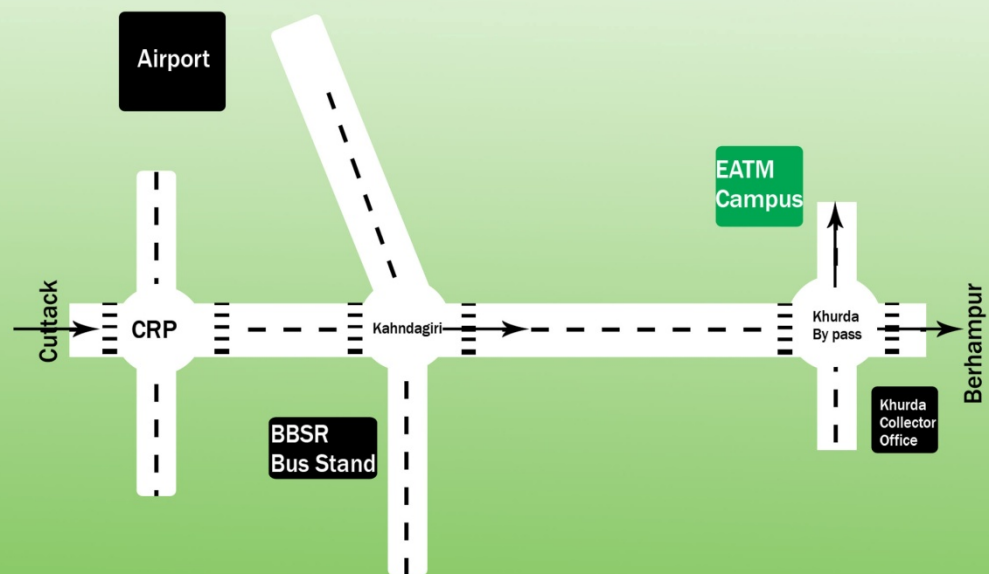

EINSTEIN

ACADEMY OF TECHNOLOGY & MANAGEMENT
BHUBANESWAR

Site map

Corporate Office: Campus:
N-4/145, IRC Village, Nayapalli,
Bhubaneswar - 751015
Odisha, India.

AT: Baniatangi, Po: Bajapur,
Dist: Khurda,
Bhubaneswar - 752060
Odisha, India